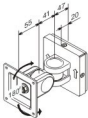

Handy and Convenient supporter

LA-16 17031124

- Firmly fit on solid wall.
- For VESA mounting 75*75mm.
- Loading from 3-Stage LCD monitor.
- Two knurles for adjusting:
 1. swivel left & right total 180 degrees.
 2. LCD Monitor swivel 270 degrees.

LA-17 17031125

- Firmly fit on solid wall.
- For VESA mounting 75*75mm.
- Loading from 3-Stage LCD monitor.
- Three knurles for adjusting:
 1. swivel left & right total 180 degrees.
 2. pivot upwards & downwards.
 3. LCD Monitor swivel 270 degrees.

LA-18 17031126

- Firmly fit on solid wall.
- For VESA mounting 75*75mm.
- Loading from 3-Stage LCD monitor.
- Four knurles for adjusting:
 1. Pivot & 2. Second knurles swivel left & right total 180 degrees.
 3. Pivot upwards & downwards.
 4. LCD Monitor swivel 270 degrees.