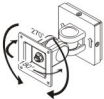

Handy and Convenient supporter

LA-16 17031124

- Firmly fit on solid wall.
- For VESA mounting 75*75mm.
- Loading from 3-Stage LCD monitor.
- Two knurles for adjusting:
 1. swivel left & right total 180 degrees.
 2. LCD Monitor swivel 270 degrees.

LA-17 17031125

- Firmly fit on solid wall.
- For VESA mounting 75*75mm.
- Loading from 3-Stage LCD monitor.
- Three knurles for adjusting:
 1. swivel left & right total 180 degrees.
 2. pivot upwards & downwards.
 3. LCD Monitor swivel 270 degrees.

LA-18 17031126

- Firmly fit on solid wall.
- For VESA mounting 75*75mm.
- Loading from 3-Stage LCD monitor.
- Four knurles for adjusting:
 1. Pivot & 2. Second knurles swivel left & right total 180 degrees.
 3. Pivot upwards & downwards.
 4. LCD Monitor swivel 270 degrees.